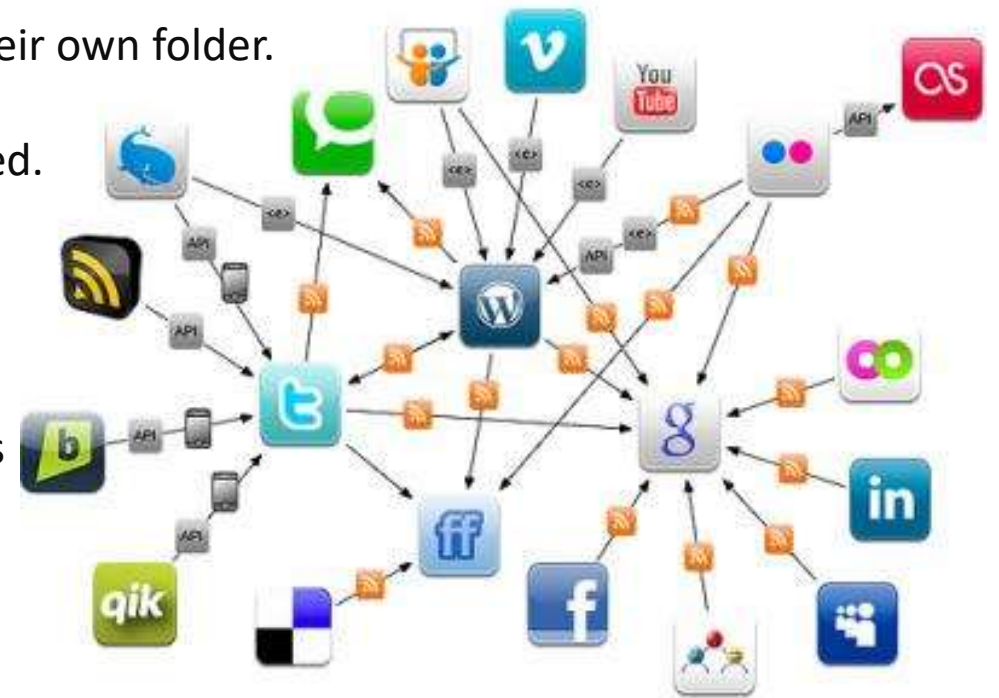

HOW DOES THE INTERNET WORK?

The Internet is computers communicating to other computers through signals routed by even more computers.

HOSTING SERVERS store thousands of individual websites, each in their own folder.

DNS SERVERS contain the knowledge of where every website is hosted. When you type in a website name, the DNS Server directs your connection to the Hosting Server that stores the website.

When you type a website name (amazon.com) in a URL field or search box, the request is routed through a DNS server, which directs your connection to the proper Hosting Server, then to the Amazon folder, then to the file called index.htm. Presto!

You see the website. All in less than a second!

INTERNET LINGO

WWW – World Wide Web – non-governed collection of independent websites

BROWSER – Program that allows you to view web pages (Edge, FireFox, Chrome, Opera, Safari)

EDGE saves you time and helps you focus

Get stuff done with built-in features for staying organized, researching, and discovering.

End tab chaos. Organize your web.

Microsoft Edge has easy tools to preview, group, and save tabs. Quickly find, manage, and open tabs you set aside without leaving the page you're on.