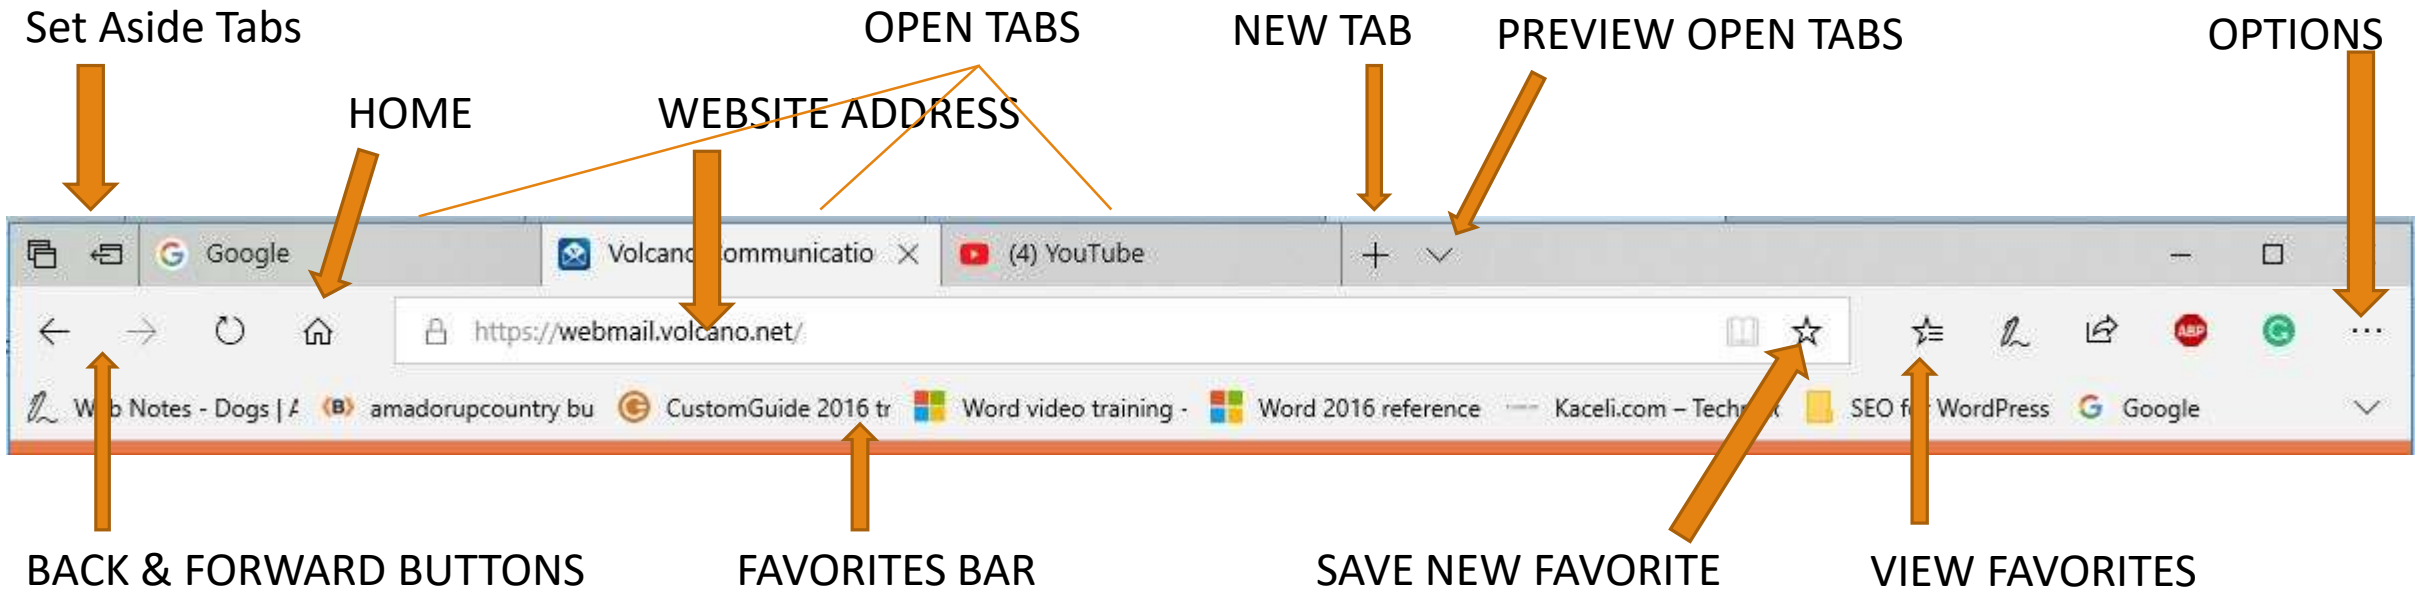

EDGE saves you time and helps you focus

Get stuff done with built-in features for staying organized, researching, and discovering.

End tab chaos. Organize your web.

Microsoft Edge has easy tools to preview, group, and save tabs. Quickly find, manage, and open tabs you set aside without leaving the page you're on.

EDGE MENU BAR

EDGE – Multiple TAB Preview Button

On Microsoft Edge, you'll now notice a **Show tab previews** button next to the "New tabs" button, which once you click it unveils a thumbnail preview for each tab in a scrollable row.